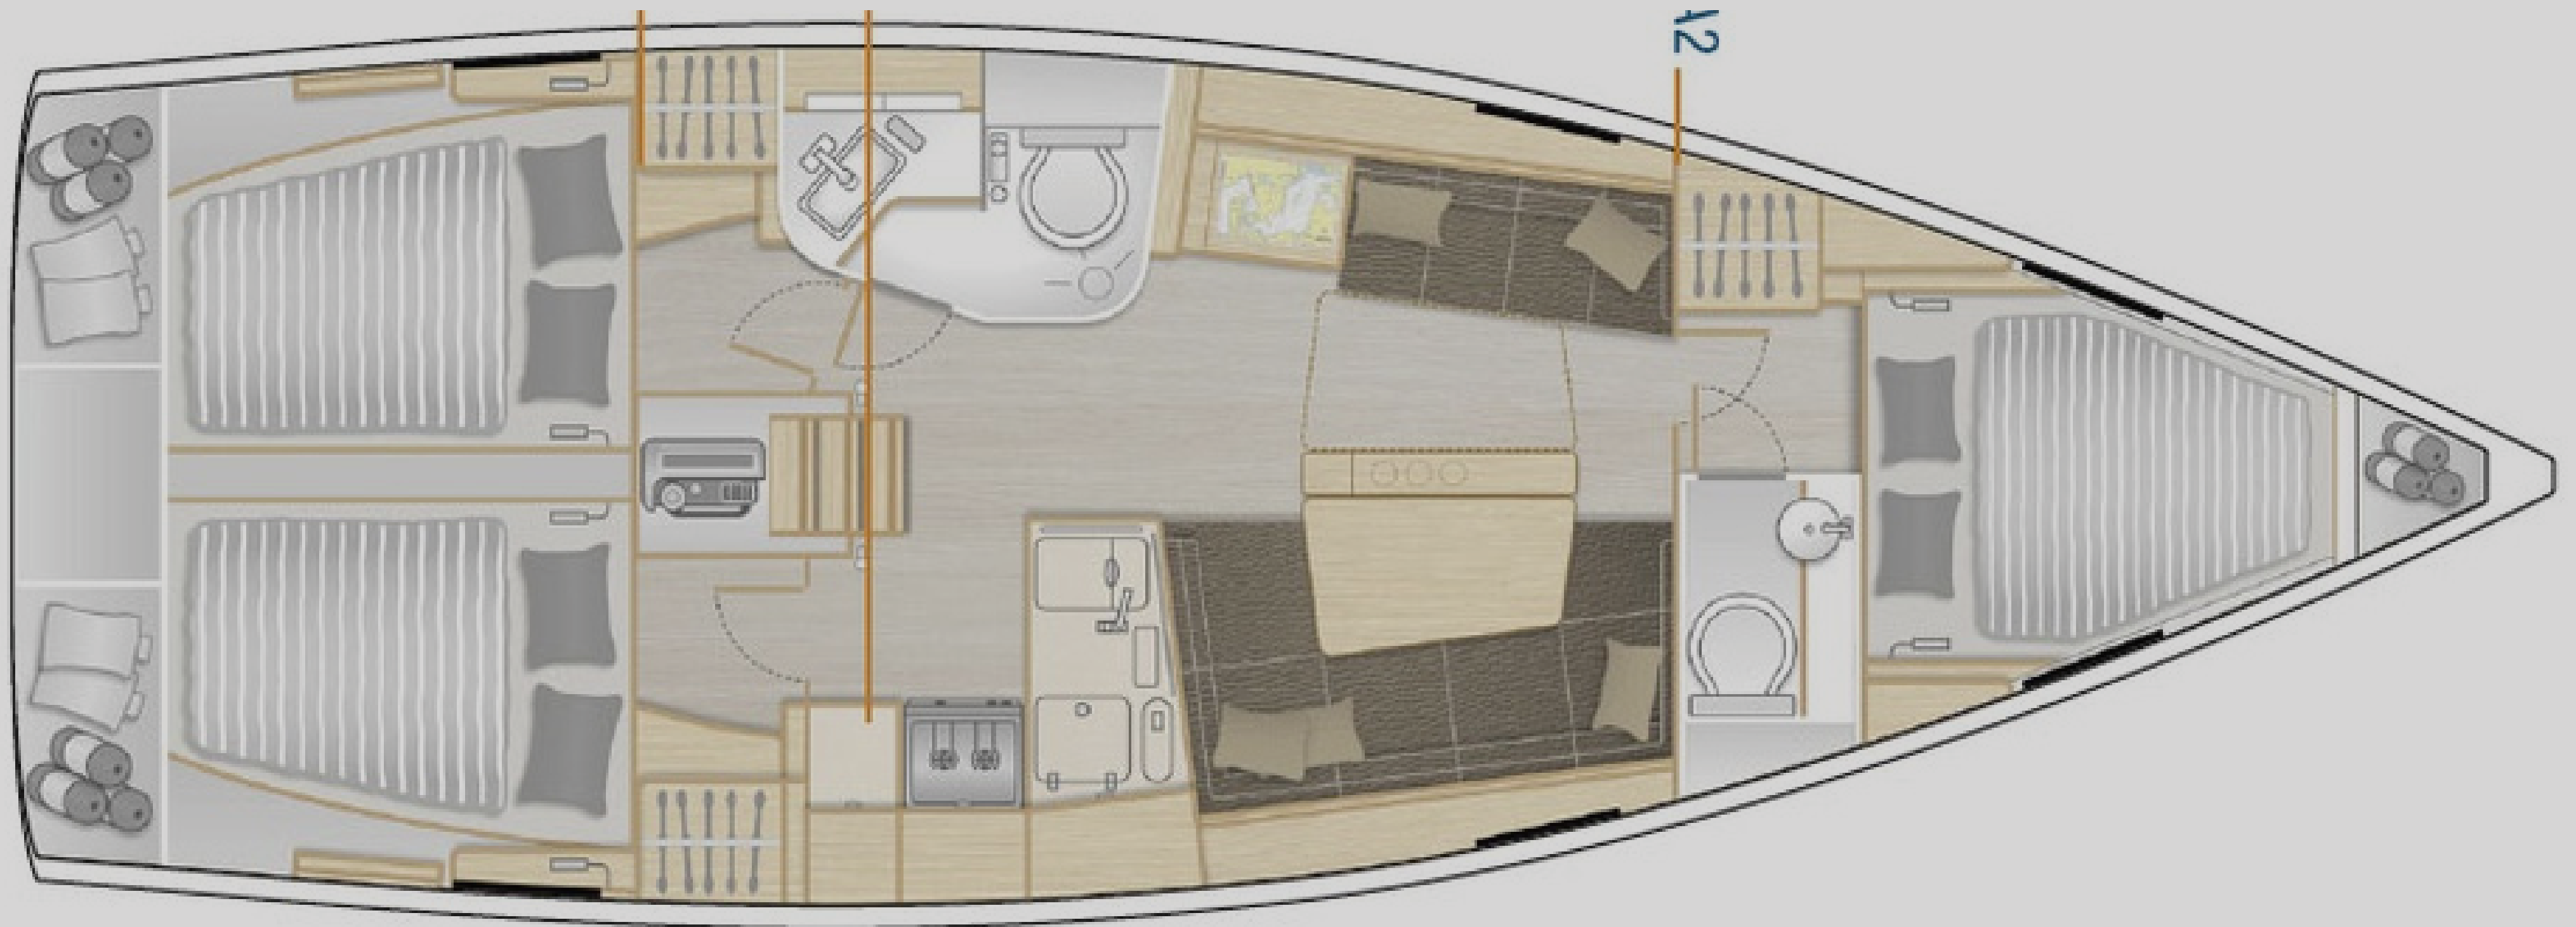

# LADY MARGA

NEW 2022

 Real Club Náutico de Dénia

LENGHT

BEAM

YEAR

CAPACITY

ENGINE

 11.40 m

 3,90m

 2022  
NEW

 10 pers.  
 6 pers.

 40 cv.

## Model: Hanse 388 - 2022

CABINS	3
BATHROOMS	2
SOLARIUM	2

- EQUIPPED KITCHEN
- WC X 2
- FRIDGE WITH FREEZER
- BATTERY CHARGER
- FOLDING PLATFORM
- ART TEAK COCKPIT
- BATHING LADDER
- COCKPIT SHOWER
- COCKPIT CUSHIONS
- LARGE SUNDECK
- ANCHOR WINDLASS
- 4 x WINCHES
- 2 BLADED PROPELLER
- DINGUI 2.5HP ENGINE
- 8 DEFFENDERS
- AUTOMATIC LIFEVESTS